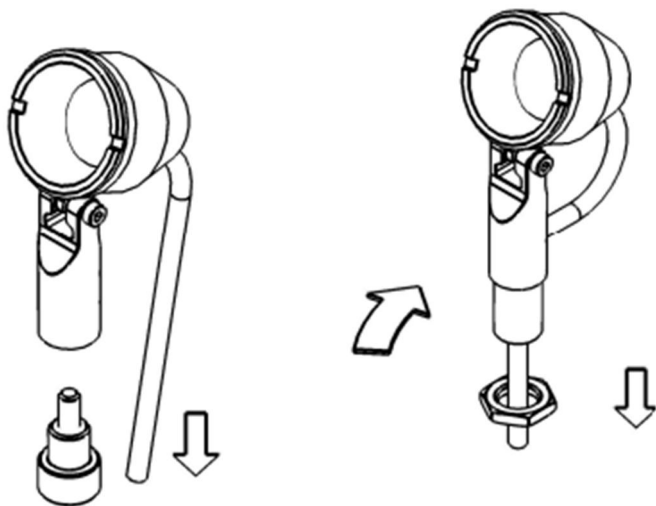

RobLight

Mounting instruktion for item: 11488017

99082120
22-06-2021
Rev. 1.1

Remove the magnet if the fitting is 1147 3110 or remove the nut if the fitting is 1141 3110

Mount the Extension Rod on the fitting. If 1147 3110 then mount the piece with thread

Mount the fitting on a shelf or a table and fasten it with the nut

RobLight

Mounting instruktion for item: 11488017

99082120
22-06-2021
Rev. 1.1

Remove the magnet if the fitting is 1147 3110 or remove the nut if the fitting is 1141 3110

Mount the Extension Rod on the fitting. If 1147 3110 then mount the piece with thread

Mount the fitting on a shelf or a table and fasten it with the nut