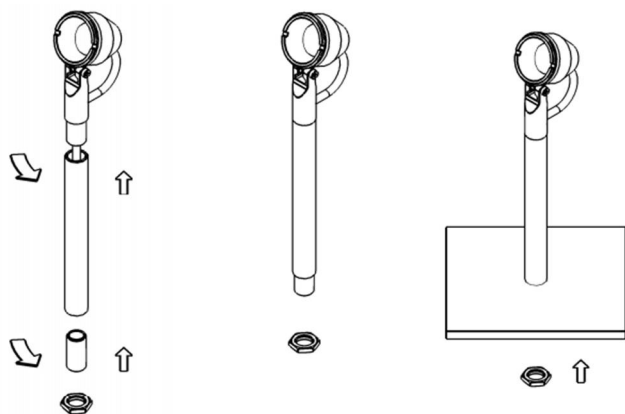

RobLight

Mounting instruktion for item: 11488017

99082120
22-06-2021
Rev. 1.1

Remove the magnet if the fitting is 1147 3110 or remove the nut if the fitting is 1141 3110

Mount the Extension Rod on the fitting. If 1147 3110 then mount the piece with thread

Mount the fitting on a shelf or a table and fasten it with the nut

RobLight

Mounting instruktion for item: 11488017

99082120
22-06-2021
Rev. 1.1

Remove the magnet if the fitting is 1147 3110 or remove the nut if the fitting is 1141 3110

Mount the Extension Rod on the fitting. If 1147 3110 then mount the piece with thread

Mount the fitting on a shelf or a table and fasten it with the nut