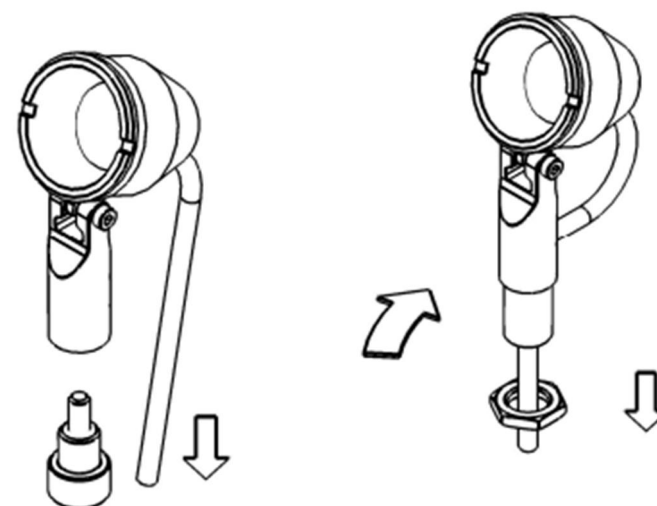

RobLight

Mounting instruktion for item: 11488017

99082120
22-06-2021
Rev. 1.1

Remove the magnet if the fitting is 1147 3110 or remove the nut if the fitting is 1141 3110

Mount the Extension Rod on the fitting. If 1147 3110 then mount the piece with thread

Mount the fitting on a shelf or a table and fasten it with the nut

RobLight

Mounting instruktion for item: 11488017

99082120
22-06-2021
Rev. 1.1

Remove the magnet if the fitting is 1147 3110 or remove the nut if the fitting is 1141 3110

Mount the Extension Rod on the fitting. If 1147 3110 then mount the piece with thread

Mount the fitting on a shelf or a table and fasten it with the nut