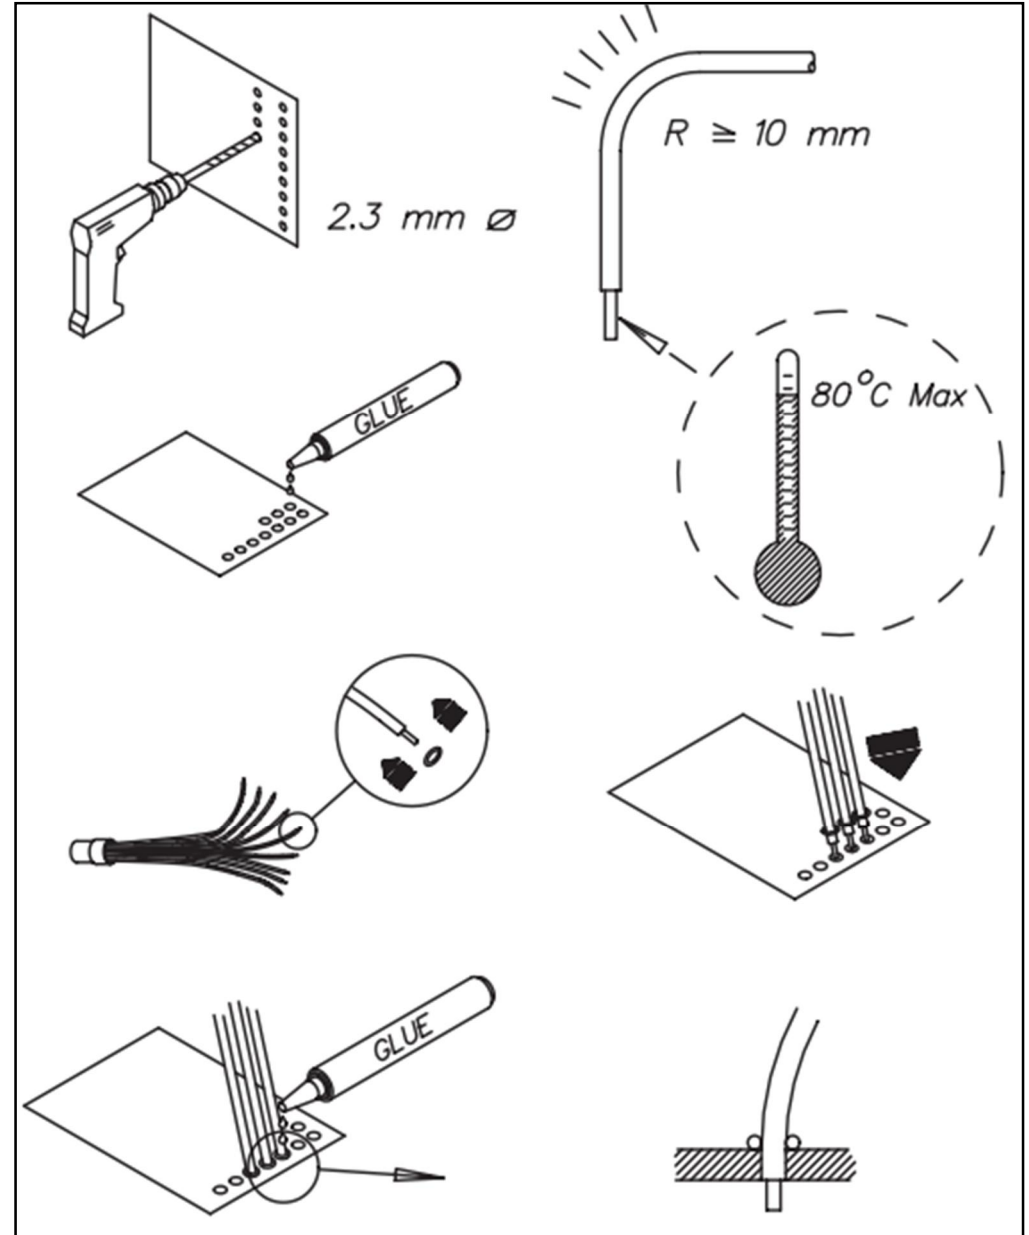

RobLight

Mounting instruktion for item: 99040095

99082004
18-06-2021
Rev. 1.1

RobLight A/S, Nordhavnsvej 1A, DK-9900 Frederikshavn, T: +45 9244 4888, E: info@rob-light.com
www.rob-light.com