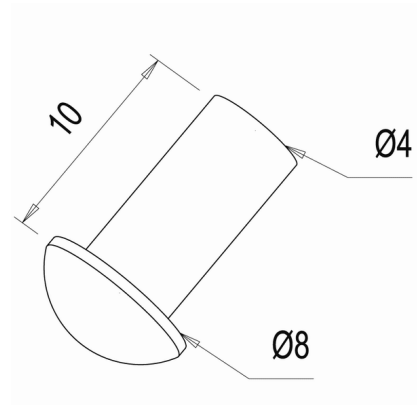

Acrylic Lens For Ø1 PMMA

To be mounted in the ceiling from below,
together with Roblight Starry sky

Acrylic Lens for Ø1 mm PMMA

IP 44

10 g

Acrylic Lens for Ø1 mm PMMA

Material	Acrylic (PMMA)
Colour	Transparent
Size	Ø8 x 10 mm
Mounting hole	Wood: Ø5 mm / masonry: Ø4,8 mm
Built-in height	10 mm
Tail size	Ø1 mm
Protection rating	IP 44

	Item no.
Acrylic Lens for Ø1 mm PMMA	9903 0026
Accessories:	
Glue for starry sky	0900 0101