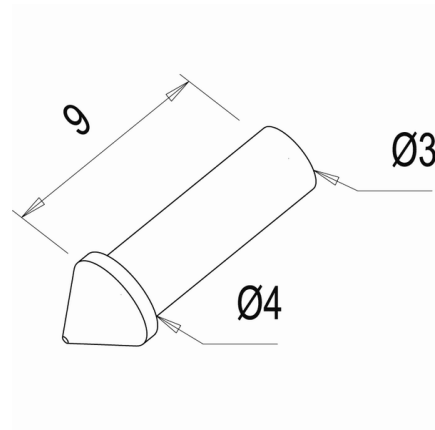

Acrylic Point for Ø1 mm PMMA

To be mounted in the ceiling from below,
together with Roblight Starry sky

Acrylic Lens for Ø1 mm PMMA

IP 44

13 g

Acrylic Point for Ø1 mm PMMA

Material	Acrylic (PMMA)
Colour	Transparent
Size	Ø4 x 9 mm
Mounting hole	Wood: Ø3,1 mm / masonry: Ø2,8 mm
Built-in height	9 mm
Tail size	Ø1 mm
Protection rating	IP 44

	Item no.
Acrylic Point for Ø1 mm PMMA, 50 pcs.	9903 0028
Acrylic Point for Ø1 mm PMMA, 80 pcs.	9903 0029
Accessories:	
Glue for starry sky	0900 0101