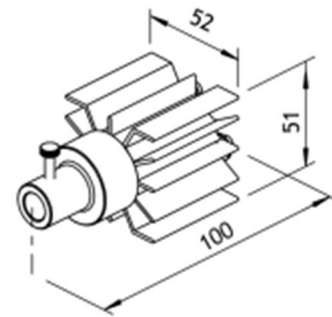

FL 500 B-1

- For indoor use / dry locations
- For use with fibre optic lighting
- LED standard lifetime 25.000 hours
- Warm white light 3.000 K
- External electronic driver
- Black painted finish
- Dimmable 1-10 V / Push
- Light port: Ø9/Ø28 mm
-

IP 20

0.5 kg

FL 500 B-1

F CE RoHS

Light port	Ø9/Ø28 mm
Fibre type	PMMA or glass
Material	Aluminium, plastic and other
Total power consumption	8W
LED power consumption (typ)	6W
LED lifetime expected	25.000h
Driver lifetime, expected	>50.000h (@Ta=3% failure level)
Supply voltage (mains)	220-240V 50/60Hz
Dimmer systems applicable	Push, Pot
Thermal protection	No
Cooling system	Natural convection
Ambient temperature	-20°C to 40°C
Applied LED	Cree
CCT (nominal)	2700K / 3000K
CRI _s (Ra) typical value	90