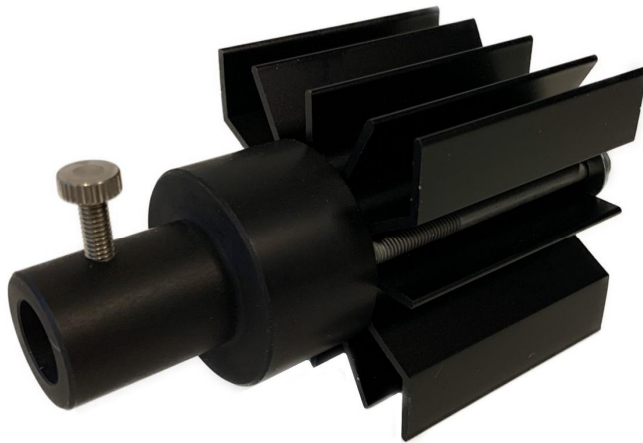

FL 500 B-1

A silent, compact, versatile and extremely energy-efficient light generator.
Dimmable.

High LED quality. Extremely long life. Easy handling. Ideal for many functional and decorative lighting solutions including interior, 'starry sky' and sauna lighting, niches and showcases.

FL 500 B-1

- For indoor use / dry locations
- For use with fibre optic lighting
- LED standard lifetime 25.000 hours
- Warm white light 3.000 K
- External electronic driver
- Black painted finish
- Dimmable 1-10 V / Push
- Light port: Ø9/Ø28 mm
-

IP 20

0.5 kg

FL 500 B-1

F CE RoHS

Light port	Ø9/Ø28 mm
Fibre type	PMMA or glass
Material	Aluminium, plastic and other
Total power consumption	8W
LED power consumption (typ)	6W
LED lifetime expected	25.000h
Driver lifetime, expected	>50.000h (@Ta=3% failure level)
Supply voltage (mains)	220-240V 50/60Hz
Dimmer systems applicable	Push, Pot
Thermal protection	No
Cooling system	Natural convection
Ambient temperature	-20°C to 40°C
Applied LED	Cree
CCT (nominal)	2700K / 3000K
CRI _s (Ra) typical value	90

	Item no.
FL 500 B-1 Ø9 3000K	0120 7011
FL 500 B-1 Ø9 2700K	0120 7012
FL 500 B-1 Ø28 3000K	0120 7015
FL 500 B-1 Ø9 3000K Pot	0120 7711
Accessories :	
FL 500 B-1 Mounting Kit	0126 7001

RobLight

RobLight A/S, Tunvej 120, DK-9900 Frederikshavn, T: +45 9244 4888, E: info@rob-light.com, www.rob-light.com