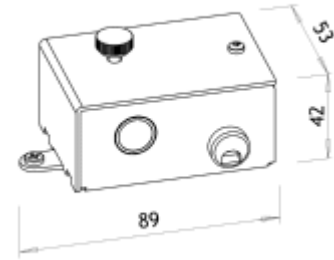

FL 500 B

- For indoor use / dry locations
- For use with fibre optic lighting
- LED standard lifetime 35.000 hours
- Warm white light 3.000 K
- External electronic driver
- Grey aluminium finish
- Dimmable 1-10 V / Push
- Light port: Ø4.5/Ø9 mm
-

IP 20

0.5 kg

FL 500 B

	FL 500 B	FL 500 BM
Light port	Ø4.5/Ø9 mm	Ø4.5/Ø9 mm
Fibre type	PMMA or glass	PMMA or glass
Material	Aluminium, plastic and other	Aluminium, plastic and other
Total power consumption	4.3W	4.3W
LED power consumption (typ)	2.2W	2.2W
LED lifetime expected	35.000h	35.000h
Driver lifetime, expected	>35.000h (@Ta=3% failure level)	>35.000h (@Ta=3% failure level)
Supply voltage (mains)	100-240V 50/60Hz	100-240V 50/60Hz
Dimmer systems applicable	Push, Pot	No
Thermal protection	No	No
Cooling system	Natural convection	Natural convection
Ambient temperature	0°C to 40°C	-25°C to 40°C
Applied LED	Lumileds LUXEON Rebel	Osram Oslon
CCT (nominal)	3000K	3000K
CRI _s (Ra) typical value	90	95