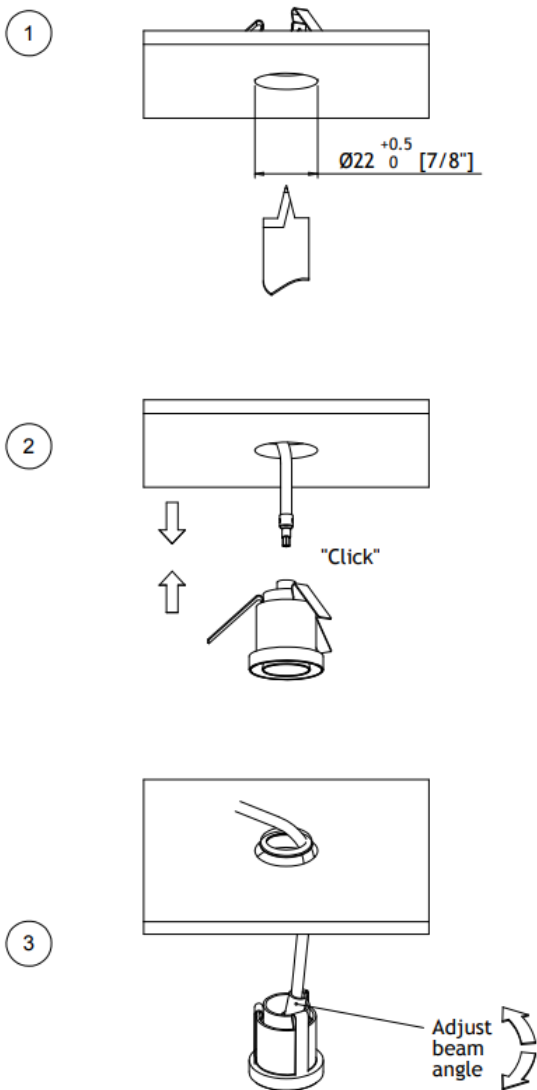

RobLight

Avant-garde 1-10

User manual

0332 00_ _ Avant-garde size 1-10 Wide

0332 05_ _ Avant-garde size 1-10 Focus

RobLight

Mounting instruction

RobLight