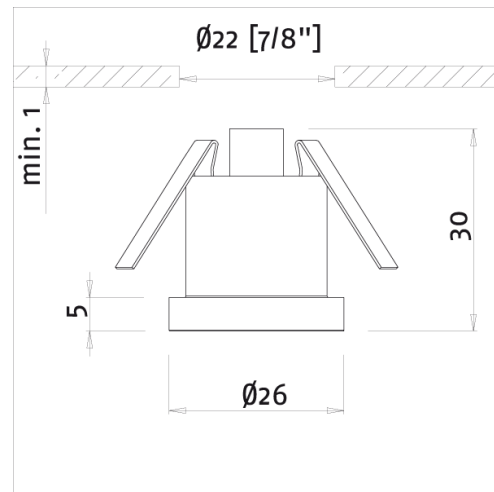

RobLight Avant-Garde 1-10

Exact, well-defined light from a flexible downlight that blends in with any surface. For indoor use. Roblon fibre optic technology. Recessed and adjustable. Low-glare. Mounting Ø22 mm. Rotates 360°. Tilts 10°. Beam angle 54°. For display, surface, object, area and accent lighting. For rooms, walls, ceilings, shelves, showcases, niches and many other applications.

IP 20

100 g

RobLight Avant-Garde 1-10

Beam angle	54°
Material	UV-stable thermoplastics material
Colour	Black
Tilt	10°
Rotate	360°
Size	Ø26 x 5 mm
Weight	0.1 kg
Mounting	Recessed with screws
Mounting hole	Ø22 mm
Built-in height	25 mm
Min. tail size	Ø2 mm
Max. tail size	Ø2 mm
Protection rating	IP 20