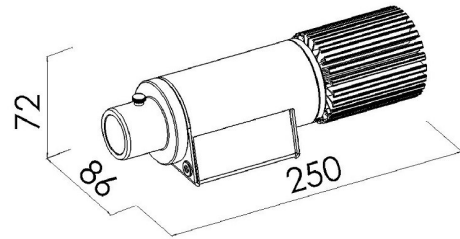

IP 20

1.1 kg

FL 1010 C DMX RGB

F CE RoHS

Light port	$\varnothing 9/\varnothing 28$ mm
Fibre type	PMMA or glass
Material	Aluminium, plastic and other
Total power consumption	28W
LED power consumption (typ)	21W
LED lifetime expected	-
Driver lifetime, expected	>50.000h (@Ta=3% failure level)
Supply voltage (mains)	220-240V 50/60Hz
Dimmer systems applicable	DMX (remote control on request)
Thermal protection	NTC feedback
Cooling system	Convection
Ambient temperature	-20°C to 40°C
Applied LED	Nichia
CCT (nominal)	N/A
CRI _s (Ra) typical value	N/A