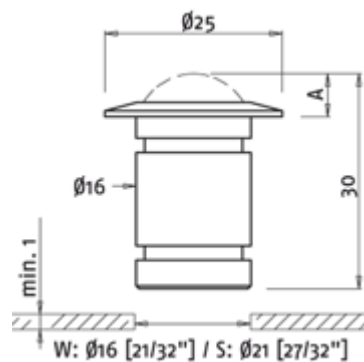

IP 44

31 g

Sirius

Optics	$\varnothing 14$ mm lens
Beam angle	$\varnothing 3$: 13-21° / $\varnothing 4.5$: 19° / $\varnothing 6$: 28°
Material	Stainless steel EN W.nr. 1.4435
Colour	Grey
Surface treatment	Pickled
Size	$\varnothing 25 \times 6$ mm
Mounting hole	Wood: $\varnothing 16$ mm / masonry: $\varnothing 21$ mm
Built-in height	24 mm
Min. tail size	$\varnothing 1$ mm
Max. tail size	$\varnothing 6$ mm
Protection rating	IP 44