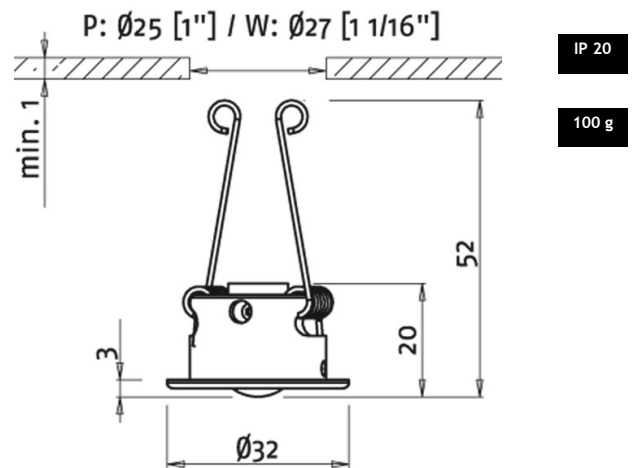

Crystal Spear 12.5

Beautiful crystal fitting providing a significant light pattern consisting of eight spear-shaped lights. This fitting is ideal for high-ceilinged rooms or canopies where the light pattern is seen from below. The fitting is available in several finishes.

Crystal Spear 12.5

Crystal Spear 12.5

Optics	Beam angle
Beam angle	Decorative
Material	Aluminium
Colour	White
Surface treatment	Painted
Size	Ø21 x 18 mm
Weight	12 g
Mounting	Recessed with spring
Mounting hole	Ø18 mm
Built-in height	23.5 mm
Min. tail size	Ø1 mm
Max. tail size	Ø6 mm
Protection rating	IP 44
Protection rating	IP 20

	Item no.
Crystal Spear 12.5 white	0310 1244
Crystal Spear 12.5 Gold	0310 1254
Accessories:	
Fitting Termination	9903 0001