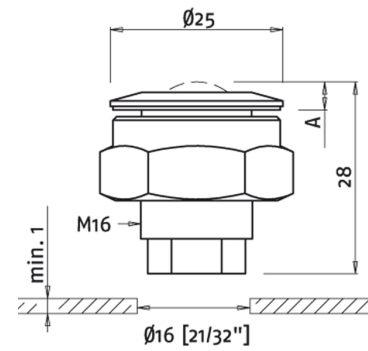

## Sirius Fountain

---

---

Sirius Fountain Wide is a small, elegant upright beautifully designed in stainless steel. The watertight fitting has plane glass with fixed lighting angle. Sirius Fountain is suitable for mounting under water for screw fitting in sheet metal.

## Sirius Fountain

IP 44

31 g

## Sirius Fountain

Optics	$\varnothing 12$ mm clear glass
Beam angle	54°
Material	Stainless steel EN W.nr. 1.4435
Colour	Grey
Surface treatment	Pickled
Size	$\varnothing 25 \times 2.5$ mm
Mounting	Surface mounted with nut
Mounting hole	$\varnothing 16$ mm
Built-in height	24 mm
Min. tail size	$\varnothing 1$ mm
Max. tail size	$\varnothing 6$ mm
Protection rating	IP 68 down to 1 m