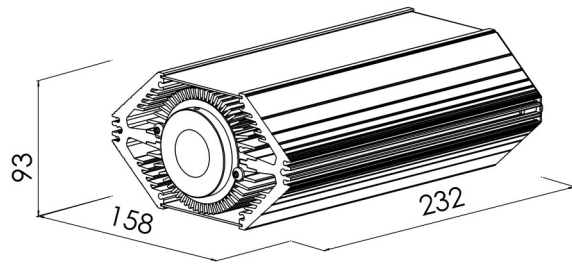

PI 20

5.1 kg

FL 1500 B-2

Light port	Ø28 mm
Fibre type	PMMA or glass
Material	Aluminium, plastic and other
Total power consumption	115W
LED power consumption	100W
LED lifetime, expected	35.000h
Driver lifetime, expected	>100.000h (@TC=65 °C)
Supply voltage (mains)	100-240V 50/60Hz
Dimmer systems applicable	DALI, Pot
Thermal protection	Automatic resettable
Cooling system	Axial fan
Cooling system lifetime, expected (@40 °C)	>40.000h
Noise level (fan)	30dB
Ambient temperature	-10 °C to 45 °C
Applied LED	Nichia
CCT (nominal)	3000K / 4000K / 3 SDMC (5000K on req.)
CRI _s (Ra) typical value	92 (min. 90)