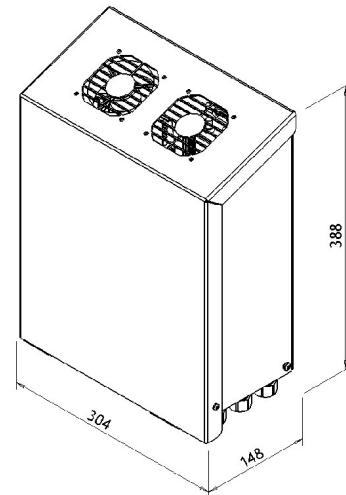

FL 1500 C DMX

Transform your interior with FL 1500 C Series. This lighting solution can revive your indoor settings, whether it is theatres, wellness areas or pool areas.

The FL 1500 C generators constitute the first real LED replacement for metal halide light generators, replacing the 150W MH. The projectors endure a drastically longer lamp life, meaning no regular lamp changes and 33% less power consumption.

PI 20

7.6 kg

FL 1500 C DMX

Light port	Ø28 mm
Fibre type	PMMA or glass
Material	Aluminium, plastic and other
Total power consumption	130W (115W white light)
LED power consumption	100W
LED lifetime, expected	35.000h
Driver lifetime, expected	>100.000h (@TC=65 °C)
Supply voltage (mains)	100-240V 50/60Hz
Dimmer systems applicable	Pot, DMX
Thermal protection	Integarted auto
Cooling system	Axial fan x 2
Cooling system lifetime, expected (@40 °C)	>40.000h
Noise level (fan)	30dB
Ambient temperature	-10 °C to 45 °C
Applied LED	Nichia
CCT (nominal)	3000K / 4000K (5000K on req.)
CRI _s (Ra) typical value	92 (min. 90)