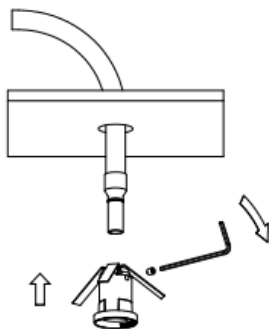

Note size 2

User manual

- 0336 30__ Note size 2 Wide
- 0336 33__ Note size 2 Medium
- 0336 32__ Note size 2 Diffuse

RobLight

Mounting instruction

1

2

RobLight

Fibre diametre	H
2	51
3	60
4.5	73
6	85

RobLight

RobLight A/S, Gl. Skagensvej 105 H, DK-9900 Frederikshavn
T: +45 9244 4888, E: info@rob-light.com
www.rob-light.com