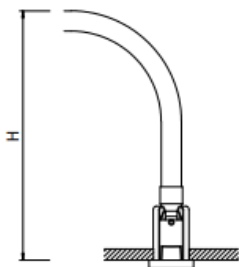

Note size 2

User manual

- 0336 30__ Note size 2 Wide
- 0336 33__ Note size 2 Medium
- 0336 32__ Note size 2 Diffuse

RobLight

Mounting instruction

1

2

RobLight