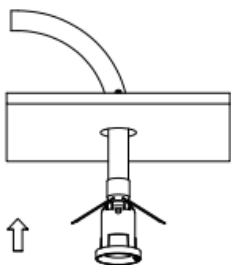

Note size 2

User manual

- 0336 30__ Note size 2 Wide
- 0336 33__ Note size 2 Medium
- 0336 32__ Note size 2 Diffuse

RobLight

Mounting instruction

1

2

RobLight