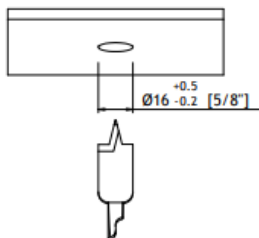

Note size 2

User manual

- 0336 30__ Note size 2 Wide
- 0336 33__ Note size 2 Medium
- 0336 32__ Note size 2 Diffuse

RobLight

Mounting instruction

1

2

RobLight