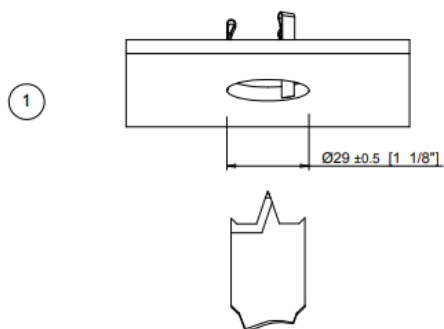

RobLight

Mounting instruction