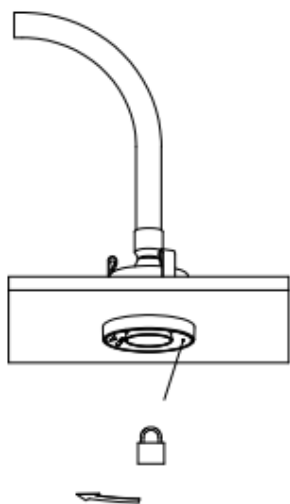

## Mounting instruction

---

# RobLight

4

5

6

Fibre diametre	H [mm]
2	53
3	62
4.5	74
6	87