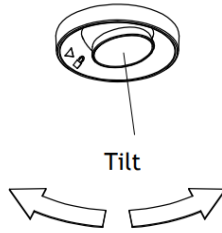

RobLight

RobLight

RobLight A/S, Gl. Skagensvej 105 H, DK-9900 Frederikshavn
T: +45 9244 4888, E: info@rob-light.com
www.rob-light.com

RobLight accepts no responsibility for possible errors in catalogues, brochures and other printed material.
RobLight reserves the right to alter or discontinue its products without notice. © 2019 RobLight A/S