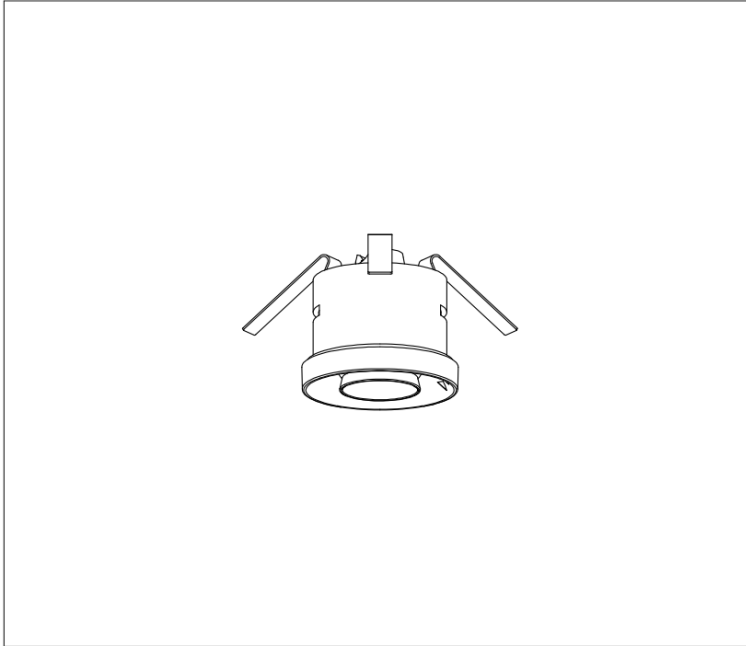

RobLight

Avant-garde 2-20

User manual

0332 30_ _ Avant-garde size 2-20 Wide
0332 33_ _ Avant-garde size 2-20 Medium