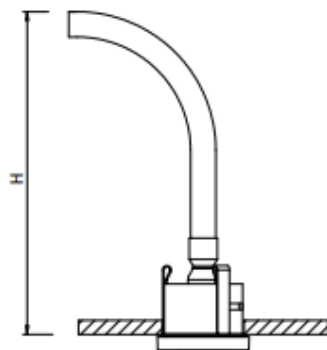

# RobLight

4

5

6

Fibre diametre	H [mm]
2	53
3	62
4.5	74
6	87