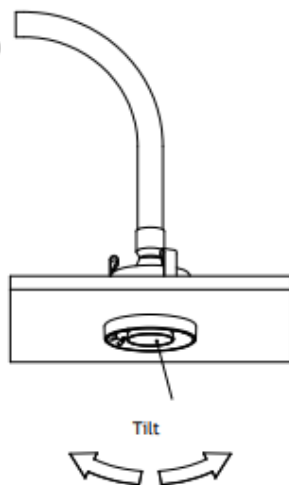

## Mounting instruction

---

# RobLight

4

5

6

Fibre diametre	H [mm]
2	53
3	62
4.5	74
6	87