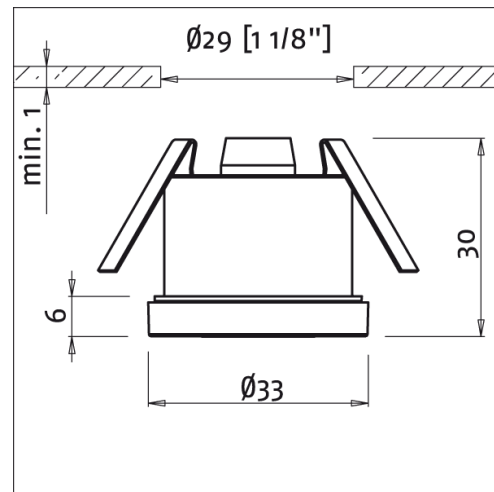

## RobLight Avant-Garde 2-20

---

---

Exact, well-defined light from a flexible downlight that blends in with any surface. For indoor use. Roblon fibre optic technology. Recessed and adjustable. Low-glare. Mounting Ø22 mm. Rotates 360°. Tilts 10°. Beam angle 54°. For display, surface, object, area and accent lighting. For rooms, walls, ceilings, shelves, showcases, niches and many other applications.

IP 20

100 g

RobLight Avant-Garde 2-20

Beam angle	54°
Material	UV-stable thermoplastics material
Colour	Black
Tilt	20°
Rotate	360°
Size	Ø33 x 6 mm
Weight	0.1 kg
Mounting	Recessed with screws
Mounting hole	Ø41 mm
Built-in height	24 mm
Min. tail size	Ø2 mm
Max. tail size	Ø6 mm
Protection rating	IP 20

	Item no.
RobLight Avant-Garde 2-20 Wide black	0332 3010
Accessories:	
Fitting Termination	9903 0001