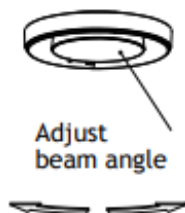

Medium
Focus