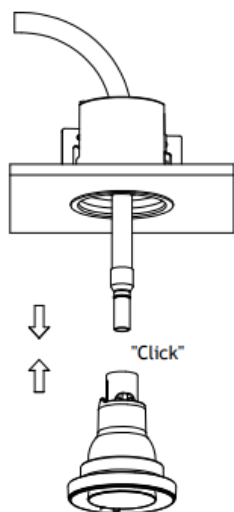

## Mounting instruction

---

1

Low speed and low torque!

2

# RobLight

3

4

5

Fibre diametre	H [mm]
2	68
3	77
4.5	90
6	102