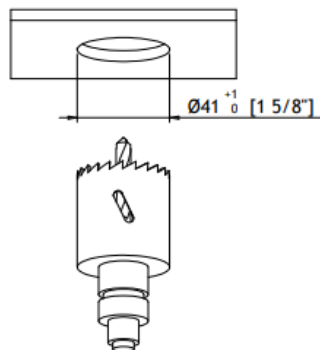

RobLight

Mounting instruction

1