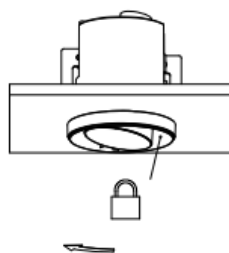

# RobLight

3

4

5

Fibre diametre	H [mm]
2	68
3	77
4.5	90
6	102