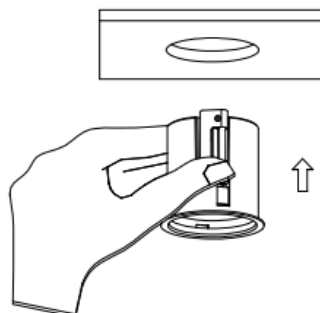

RobLight

Mounting instruction

1