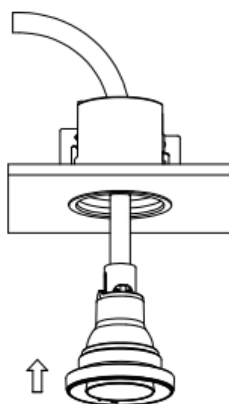

## Mounting instruction

---

1

Low speed and low torque!

2

# RobLight

3

4

5

Fibre diametre	H [mm]
2	68
3	77
4.5	90
6	102