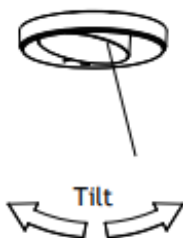

RobLight

Medium
Focus

RobLight

RobLight A/S, Gl. Skagensvej 105 H, DK-9900 Frederikshavn
T: +45 9244 4888, E: info@rob-light.com
www.rob-light.com

RobLight accepts no responsibility for possible errors in catalogues, brochures and other printed material.
RobLight reserves the right to alter or discontinue its products without notice. © 2019 RobLight A/S