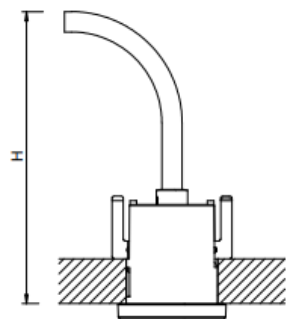

# RobLight

3

4

5

Fibre diametre	H [mm]
2	68
3	77
4.5	90
6	102