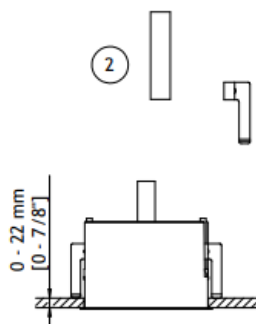

RobLight

Mounting instruction

1

PZ 1

Low speed and low torque!

2