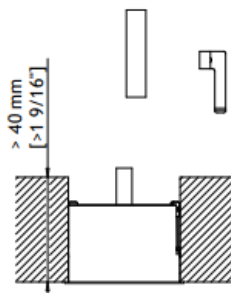

RobLight

Mounting instruction

1

PZ 1

Low speed and low torque!

2