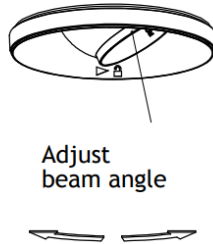

4

5

Fibre diametre	H [mm]
2	61
3	70
4.5	83
6	95
8	108
10	124

RobLight

Medium
Focus

RobLight

RobLight A/S, Gl. Skagensvej 105 H, DK-9900 Frederikshavn
T: +45 9244 4888, E: info@rob-light.com
www.rob-light.com