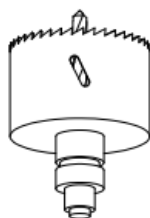

RobLight

Avant-garde 2-35, 3-25

User manual

0332 50_ _ Avant-garde size 2-35 Wide
0332 53_ _ Avant-garde size 2-35 Medium
0332 55_ _ Avant-garde size 2-35 Focus

0332 70_ _ Avant-garde size 3-25 Wide
0332 75_ _ Avant-garde size 3-25 Focus

RobLight

Mounting instruction

1

PZ 1

Low speed and low torque!

2

RobLight

3