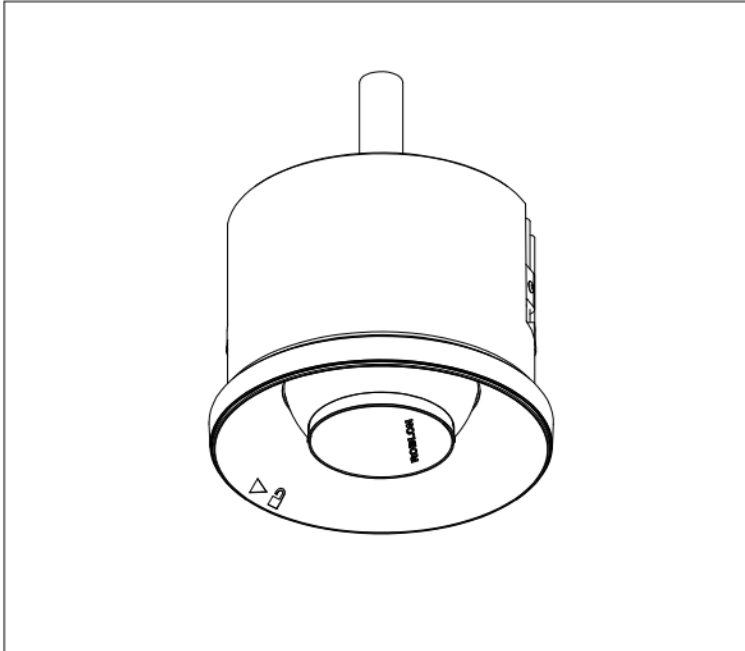

RobLight

Avant-garde 2-35, 3-25

User manual

0332 50_ _ Avant-garde size 2-35 Wide
0332 53_ _ Avant-garde size 2-35 Medium
0332 55_ _ Avant-garde size 2-35 Focus

0332 70_ _ Avant-garde size 3-25 Wide
0332 75_ _ Avant-garde size 3-25 Focus

RobLight

Mounting instruction

1

PZ 1

Low speed and low torque!

2

RobLight

3