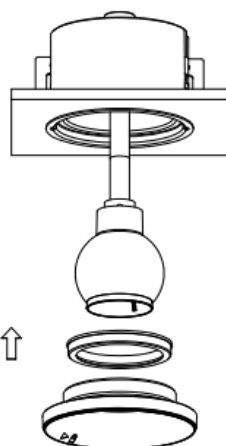

RobLight

3

4

5

Fibre diametre	H [mm]
2	61
3	70
4.5	83
6	95
8	108
10	124