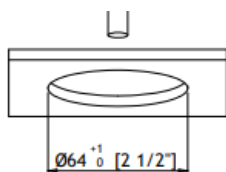

RobLight

Mounting instruction

1