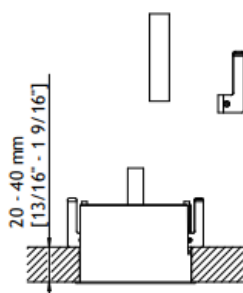

RobLight

Mounting instruction

1

PZ 1

Low speed and low torque!

2