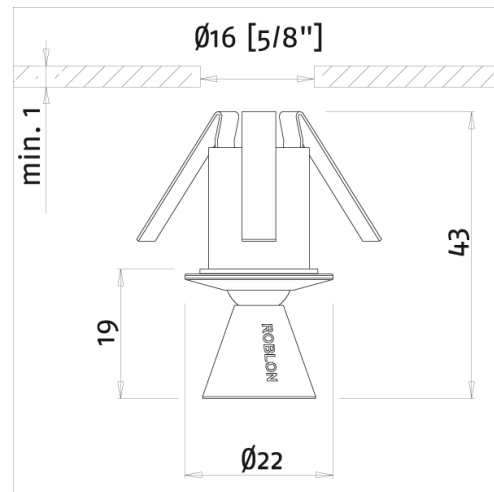

RobLight Nova 1

A skilful series of downlights with a unique dimple feature for sharp tilting, 360° adjustable. Tilts 35° all around, and up to 50° at the dimple point. Pioneering button-system lets you freely adjust and lock, without using tools, the beam tilt and dimple point. Choose large, medium or uniquely small fittings. Choose wide, medium or focused beams. Ideal for illumination on walls, in niches and in showcases. Nova: a whole new angle on downlights.

IP 20

100 g

RobLight Nova 1

Optics	Ø12 mm lens
Beam angle	11° - 30°
Material	UV-stable thermoplastics material
Colour	Black
Tilt	35°/50°
Rotate	360°
Size	Ø22 x 19 mm
Weight	0.1 kg
Mounting	Semi-recessed with springs
Mounting hole	Ø16 mm
Built-in height	24 mm
Min. tail size	Ø2 mm
Max. tail size	Ø2 mm
Protection rating	IP 20