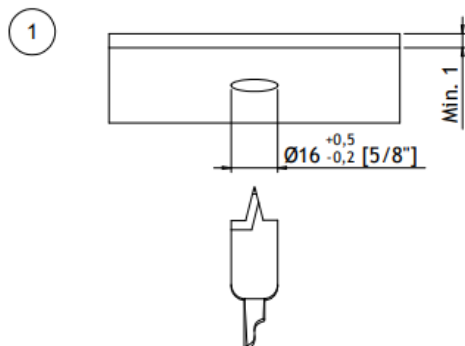

RobLight

Nova size 1

User manual

0330 00__ Nova size 1 Wide
0330 00__ Nova size 1 Focus

RobLight

Mounting instruction

RobLight

RobLight