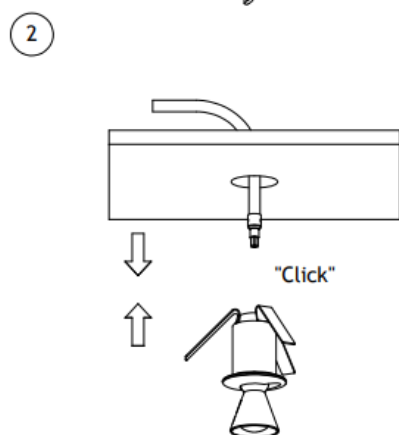

RobLight

Nova size 1

User manual

0330 00__ Nova size 1 Wide
0330 00__ Nova size 1 Focus

RobLight

Mounting instruction

RobLight

RobLight