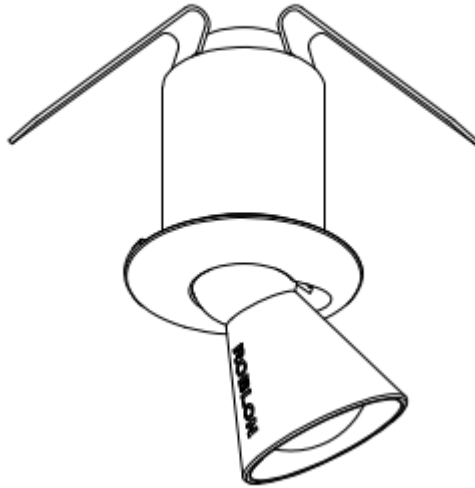

RobLight

Nova size 1

User manual

0330 00__ Nova size 1 Wide
0330 00__ Nova size 1 Focus

RobLight

Mounting instruction

RobLight

RobLight