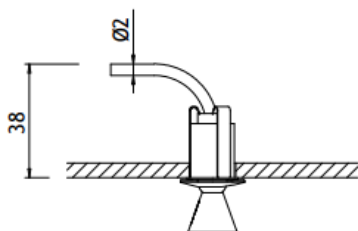

RobLight

Nova size 1

User manual

0330 00__ Nova size 1 Wide
0330 00__ Nova size 1 Focus

RobLight

Mounting instruction

RobLight

RobLight