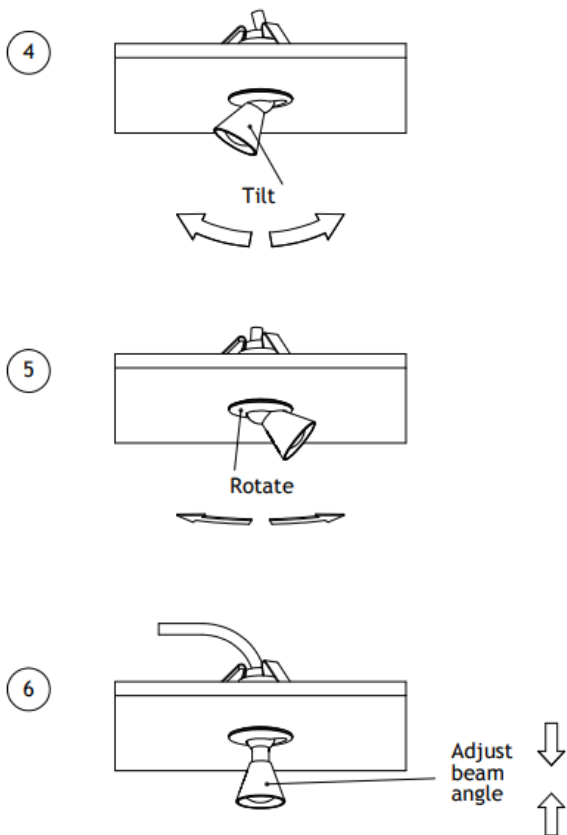

RobLight

Nova size 1

User manual

0330 00__ Nova size 1 Wide
0330 00__ Nova size 1 Focus

RobLight

Mounting instruction

RobLight

RobLight