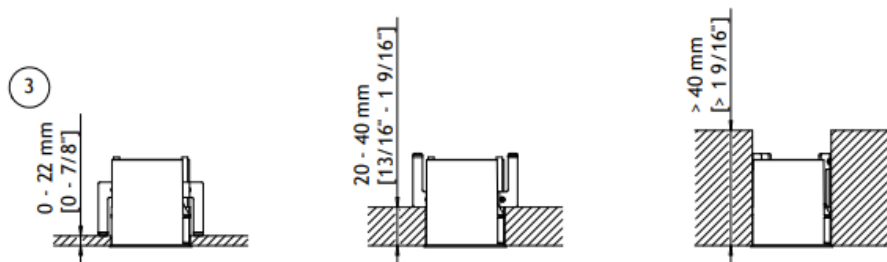

RobLight

Nova size 2

User manual

0330 30__ Nova size 2 Wide
0330 33__ Nova size 2 Mededium
0330 33__ Nova size 2 Focus

RobLight

Mounting instruction in ceiling

RobLight

Mounting instruction in ceiling