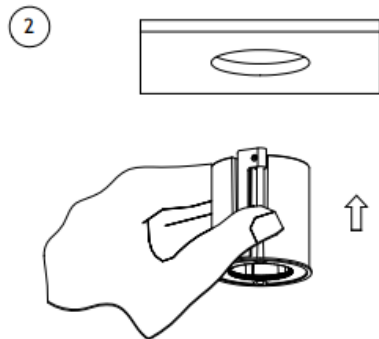

RobLight

Nova size 2

User manual

0330 30__ Nova size 2 Wide
0330 33__ Nova size 2 Mededium
0330 33__ Nova size 2 Focus

RobLight

Mounting instruction in ceiling

RobLight

Mounting instruction in ceiling