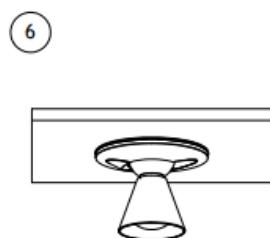

RobLight

Nova size 2

User manual

0330 30__ Nova size 2 Wide
0330 33__ Nova size 2 Mededium
0330 33__ Nova size 2 Focus

RobLight

Mounting instruction in ceiling

RobLight

Mounting instruction in ceiling