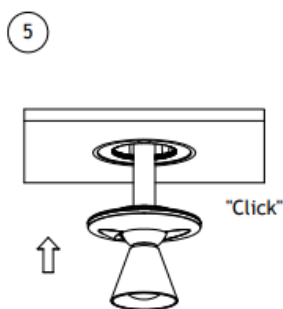

RobLight

Nova size 2

User manual

0330 30__ Nova size 2 Wide
0330 33__ Nova size 2 Mededium
0330 33__ Nova size 2 Focus

RobLight

Mounting instruction in ceiling

RobLight

Mounting instruction in ceiling