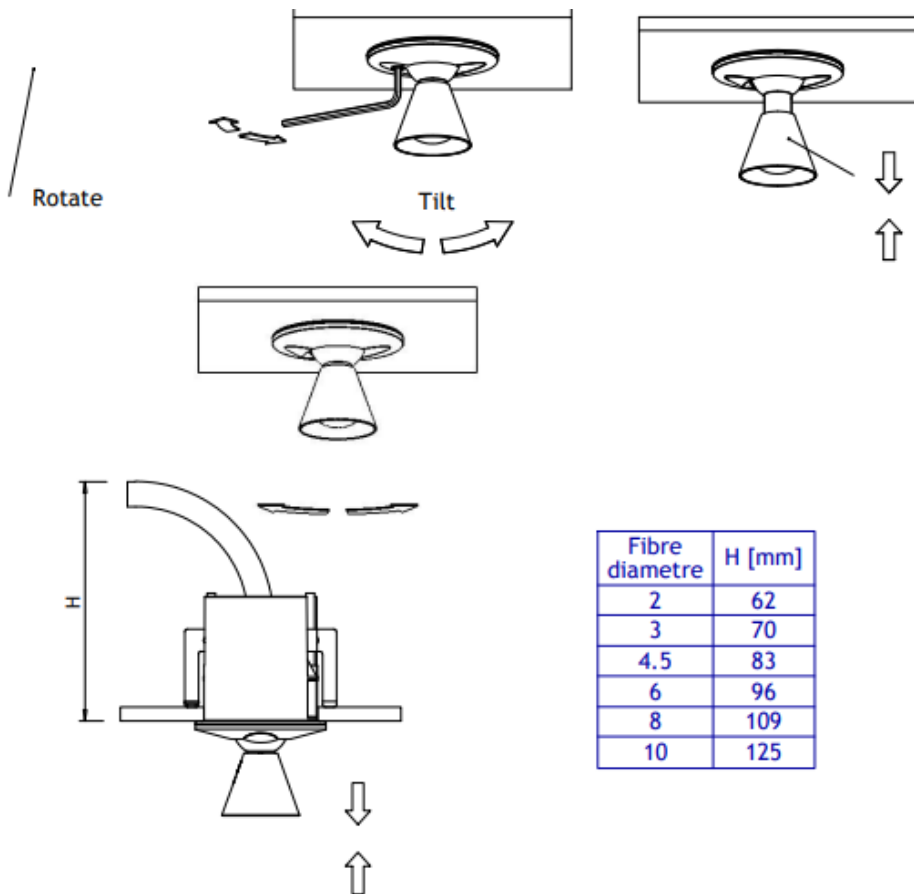

RobLight

Fibre diametre	H [mm]
2	62
3	70
4.5	83
6	96
8	109
10	125

RobLight

RobLight A/S, Gl. Skagensvej 105 H, DK-9900 Frederikshavn
T: +45 9244 4888, E: info@rob-light.com
www.rob-light.com

RobLight accepts no responsibility for possible errors in catalogues, brochures and other printed material.
RobLight reserves the right to alter or discontinue its products without notice. © 2019 RobLight A/S