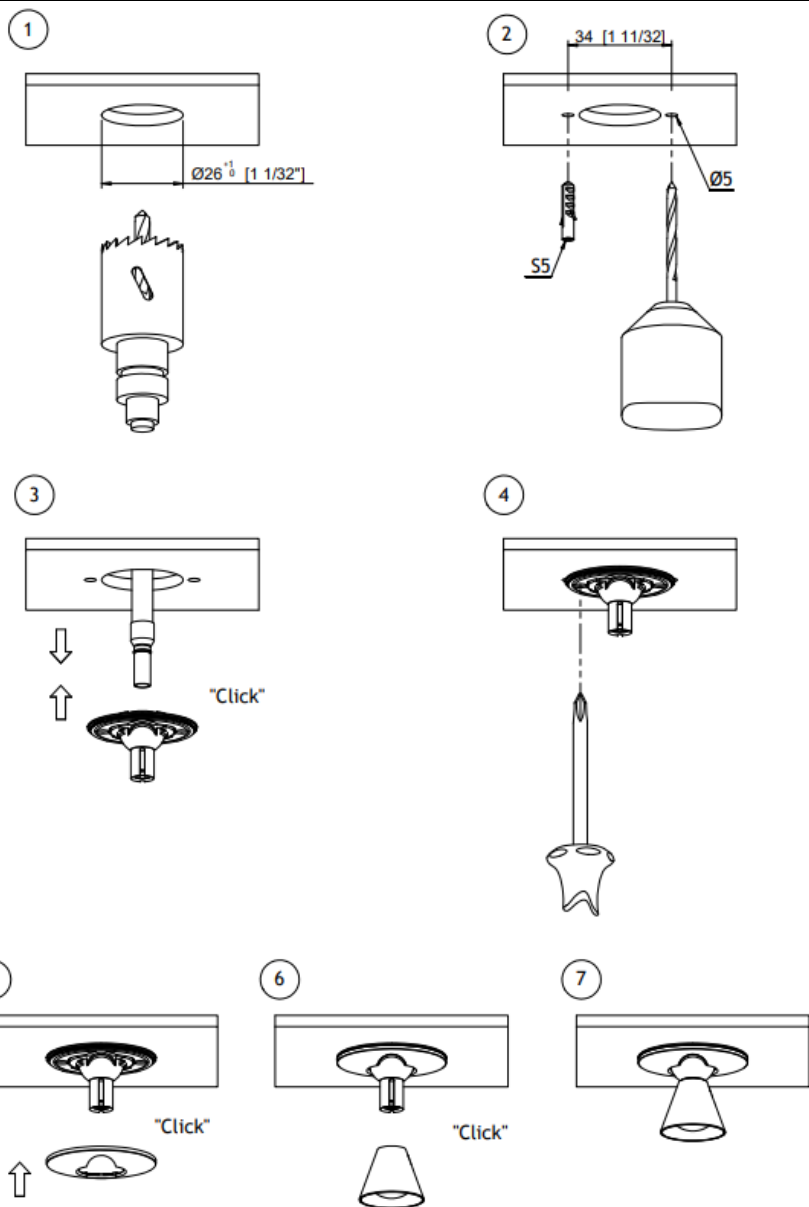

RobLight

Nova size 2

User manual

0330 30__ Nova size 2 Wide
0330 33__ Nova size 2 Mededium
0330 33__ Nova size 2 Focus

RobLight

Mounting instruction in ceiling

RobLight

Mounting instruction in ceiling