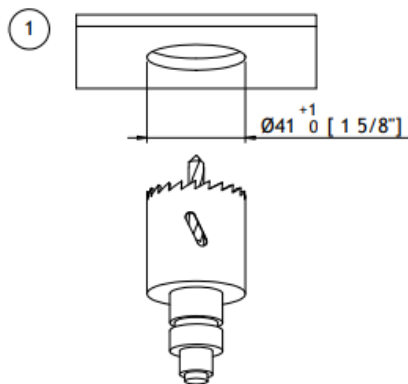

RobLight

Nova size 2

User manual

0330 30__ Nova size 2 Wide
0330 33__ Nova size 2 Mededium
0330 33__ Nova size 2 Focus

RobLight

Mounting instruction in ceiling

RobLight

Mounting instruction in ceiling