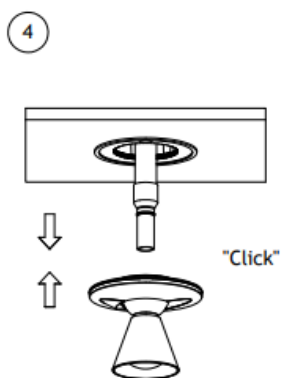

RobLight

Nova size 2

User manual

0330 30__ Nova size 2 Wide
0330 33__ Nova size 2 Mededium
0330 33__ Nova size 2 Focus

RobLight

Mounting instruction in ceiling

RobLight

Mounting instruction in ceiling