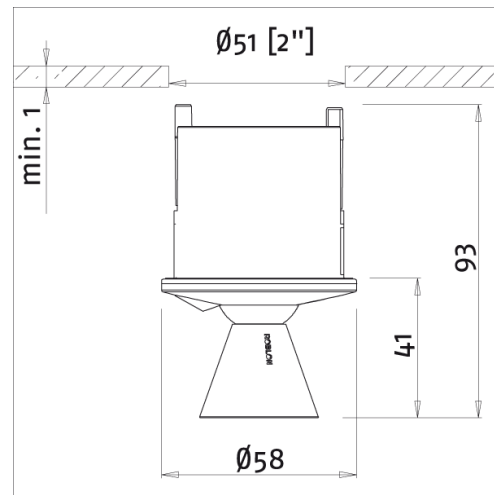

## RobLight Nova 3

---

A skilful series of downlights with a unique dimple feature for sharp tilting, 360° adjustable. Tilts 35° all around, and up to 50° at the dimple point. Pioneering button-system lets you freely adjust and lock, without using tools, the beam tilt and dimple point. Choose large, medium or uniquely small fittings. Choose wide, medium or focused beams. Ideal for illumination on walls, in niches and in showcases. Nova: a whole new angle on downlights.

IP 20

100 g

RobLight Nova 3

Optics	Ø20 mm lens
Beam angle	Ø8: 16-31° / Ø10: 21-31°
Material	UV-stable thermoplastics material
Colour	Black
Tilt	35°/50°
Rotate	360°
Size	Ø58 x 41 mm
Weight	0.1 kg
Mounting	Semi-recessed with screws
Mounting hole	Ø51 mm
Built-in height	52 mm
Min. tail size	Ø8 mm
Max. tail size	Ø10 mm
Protection rating	IP 20

	Item no.
RobLight Nova 3 Focus black	0330 7510
RobLight Nova 3 Wide black	0330 7010
Accessories:	
Fitting Termination	9903 0001