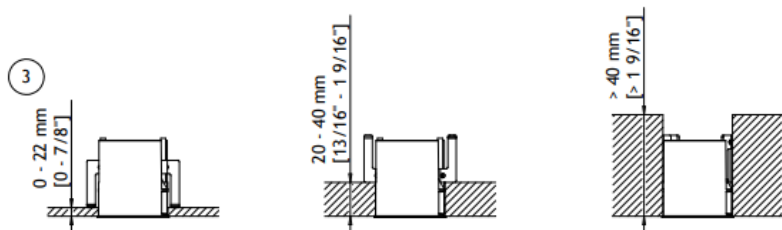

RobLight

Mounting instruction

MOUNTING IN CEILING

PZ 1

Low speed and low torque!