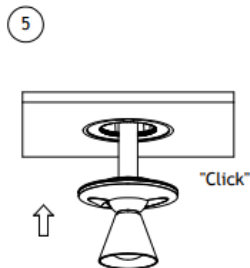

RobLight

Mounting instruction

MOUNTING IN CEILING

PZ 1

Low speed and low torque!