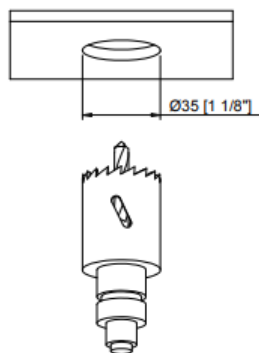

RobLight

MOUNTING WITH SCREWS

1