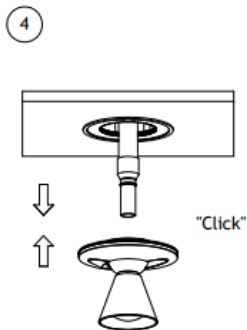

RobLight

Nova size 3

User manual

0336 70__ Nova size 3 Wide
0336 75__ Nova size 3 Medium

RobLight

Mounting instruction

MOUNTING IN CEILING

PZ 1

Low speed and low torque!

RobLight

MOUNTING WITH SCREWS

1

2

3

4

5