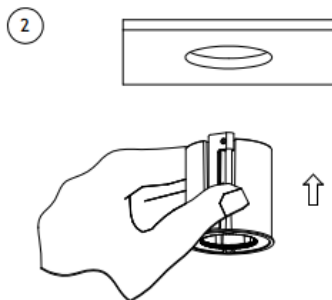

RobLight

Mounting instruction

MOUNTING IN CEILING

PZ 1

Low speed and low torque!