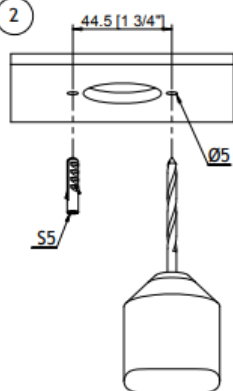

Low speed and low torque!

RobLight

MOUNTING WITH SCREWS

1

2

3

4

5

6

7

RobLight

Fibre diametre	H [mm]
2	62
3	70
4.5	83
6	96
8	109
10	125

RobLight

RobLight A/S, Gl. Skagensvej 105 H, DK-9900 Frederikshavn
 T: +45 9244 4888, E: info@rob-light.com
 www.rob-light.com

RobLight accepts no responsibility for possible errors in catalogues, brochures and other printed material.
 RobLight reserves the right to alter or discontinue its products without notice. © 2019 RobLight A/S