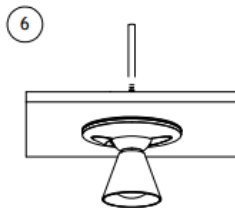

RobLight

Mounting instruction

MOUNTING IN CEILING

PZ 1

Low speed and low torque!