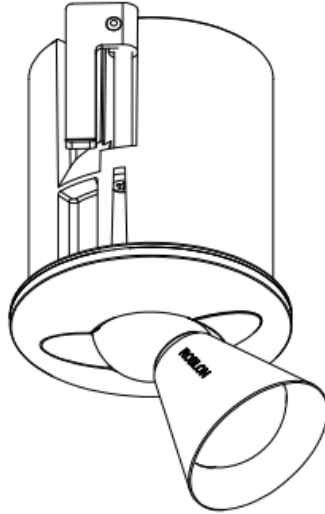

RobLight

Nova size 3

User manual

0336 70__ Nova size 3 Wide
0336 75__ Nova size 3 Medium

RobLight

Mounting instruction

MOUNTING IN CEILING

PZ 1

Low speed and low torque!

RobLight

MOUNTING WITH SCREWS

1

2

3

4

5