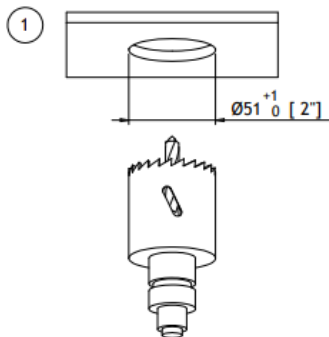

RobLight

Mounting instruction

MOUNTING IN CEILING

PZ 1

Low speed and low torque!