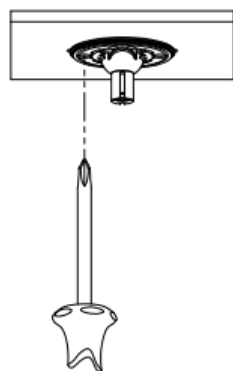

RobLight

Nova size 3

User manual

0336 70__ Nova size 3 Wide
0336 75__ Nova size 3 Medium

RobLight

Mounting instruction

MOUNTING IN CEILING

PZ 1

Low speed and low torque!

RobLight

MOUNTING WITH SCREWS

1

2

3

4

5