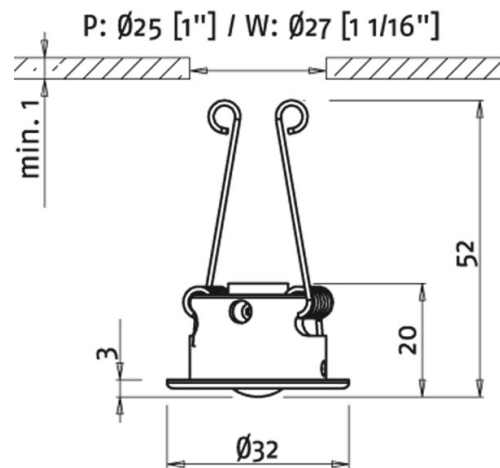

## Classic Downlight Ø32

---

A beautiful and discrete downlighter with tiltable lens that allows adjustment of the lighting angle. This fitting is ideal for illumination or accentuation of pictures, flowers, tables and other objects. The fitting can also be fitted at the bottom of display cases and light upwards onto a top mirror reflecting the light downwards onto the displayed objects. The fitting is available in several finishes.

IP 33

17 g

Classic Downlight Ø32

Optics	Ø12 mm lens
Beam angle	12° - 35°
Material	Aluminium
Colour	Grey
Surface treatment	Anodised
Tilt	20°
Rotate	360°
Size	Ø32 x 3 mm
Weight	17 g
Mounting	Recessed with spring
Mounting hole	Plaster: Ø25 mm / wood: Ø27 mm
Built-in height	19 mm
Min. tail size	Ø1 mm
Max. tail size	Ø6 mm
Protection rating	IP 30

	Item no.
Classic Downlight Ø32 Medium Tilt grey	0310 1224
Classic Downlight Ø32 Wide tilt grey	0310 1225
Accessories:	
Fitting Termination	9903 0001