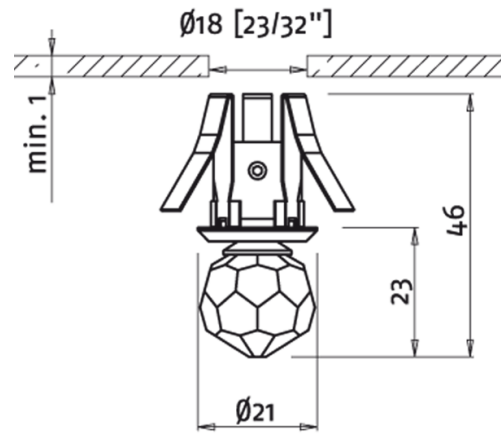

Crystal Ball 18.5

Ball-crystal fitting providing a beautiful ice-crystal shaped light pattern. This fitting is ideal for high-ceilinged rooms or canopies where the light pattern is seen from below. The fitting is available in several finishes.

Crystal Ball 18.5

IP 44

18 g

Crystal Ball 18.5

Optics	Glass prism
Beam angle	Decorative
Material	Aluminium
Colour	White
Surface treatment	Painted
Size	Ø21 x 22 mm
Weight	18 g
Mounting	Recessed with spring
Mounting hole	Ø18 mm
Built-in height	23.5 mm
Min. tail size	Ø1 mm
Max. tail size	Ø6 mm
Protection rating	IP 44

	Item no.
Crystal ball 18.5 white	0310 1246
Crystal Spear 31 Gold	0310 1256
Accessories:	
Fitting Termination	9903 0001