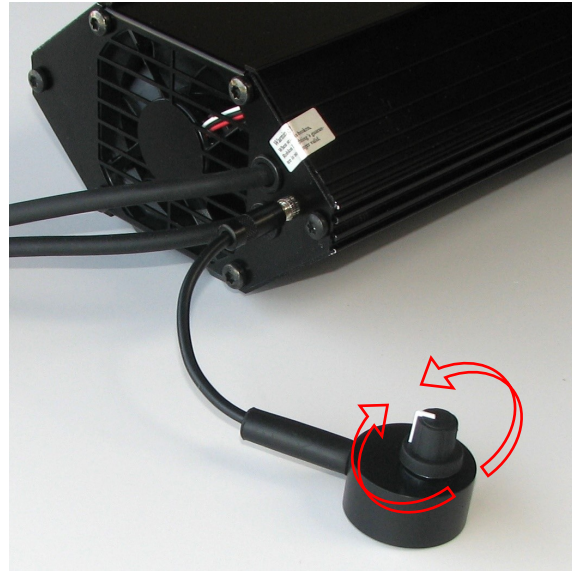

Mounting of Dimmer Kit 1-10V

This manual describes mounting and installation of dimming kit (01265101) for FL 1500 B-2

Turn off the light generator and insert the dimmer kit. Turn on the light generator and it can now be adjusted in light strength

Applies to:

FL 1500 B-2 3000K CRI 90+
FL 1500 B-2 4000K CRI 90+
FL 1750 B-2 3000K CRI 90+
FL 1750 B-2 4000K CRI 90+
FL 1750 B-2 5000K CRI 80+

Item nr.

0130 0058
0130 0068
0134 0058
0134 0068
0134 0077