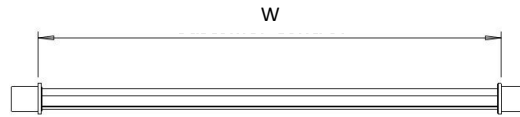

- For indoor use / dry locations
- White light 3.000K
- External electronic driver
- Dimmable versions available
- Black or aluminium finish
- Surface treatment, Anodised

Mounting bush

- IP 20
- 0,7kg/m
- ±150°
- 360°

Material	Aluminium, plastic and other
Size W	Ø26 x min. 180 mm - max 1860 mm
Colour	Black and grey
Rotation	±150°
Total power consumption	24V DC
Driver mode	Constant voltage
Driver lifetime, expected	>50.000h
Supply voltage (mains)	100-240V 50-60Hz
LED power consumption	7.5W/m
LED efficacy	100 lm/W
LED lifetime, expected	>50.000h @Ta=25° C
Fixture luminous flux	720 lm/m
Dimmer systems applicable	1-10V, PUSH (mains)
Cooling system	Natural convection
Ambient temperature	-20° to 45° C Max
Lumen maintenance	L70 B0 after 50.000h
Applied LED	Xicato
CCT (nominal)	3000K, other CCT on request
CRI-8 (Ra) typical value	Min. 98
Transmission through cover	53%, 80%, 93%
Cleaning	Dry cloth or air

	Item no.
XPO X-LED Wall to Wall black	1207 0210
XPO X-LED Wall to Wall grey	1207 0220