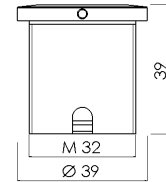

- For indoor use / dry locations
- White light 3.000K
- External electronic driver
- Dimmable versions available
- Black or aluminium finish
- Surface treatment, Anodised

Mounting bush

- IP 20
- 0,7kg/m
- ±150°
- 360°

Material	Aluminium, plastic and other
Size W	Ø26 x min. 180 mm - max 1860 mm
Colour	Black and grey
Rotation	±150°
Total power consumption	24V DC
Driver mode	Constant voltage
Driver lifetime, expected	>50.000h
Supply voltage (mains)	100-240V 50-60Hz
LED power consumption	7.5W/m
LED efficacy	100 lm/W
LED lifetime, expected	>50.000h @Ta=25° C
Fixture luminous flux	720 lm/m
Dimmer systems applicable	1-10V, PUSH (mains)
Cooling system	Natural convection
Ambient temperature	-20° to 45° C Max
Lumen maintenance	L70 B0 after 50.000h
Applied LED	Xicato
CCT (nominal)	3000K, other CCT on request
CRI-8 (Ra) typical value	Min. 98
Transmission through cover	53%, 80%, 93%
Cleaning	Dry cloth or air

	Item no.
XPO X-LED Wall to Wall black	1207 0210
XPO X-LED Wall to Wall grey	1207 0220