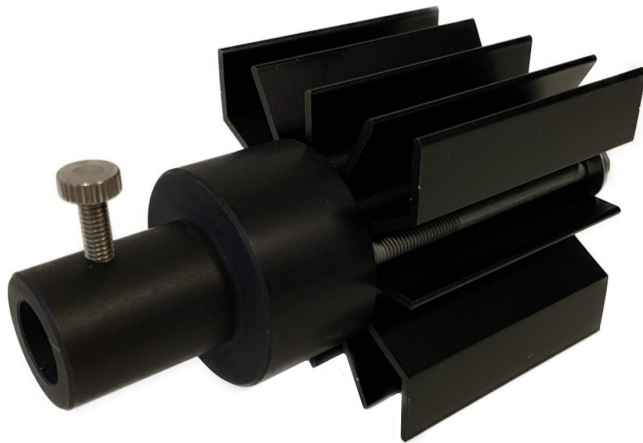

FL 500 B-1

A silent, compact, versatile and extremely energy-efficient light generator.

Dimmable.

High LED quality. Extremely long life. Easy handling. Ideal for many functional and decorative lighting solutions including interior, 'starry sky' and sauna lighting, niches and showcases.

FL 500 B-1

- For indoor use / dry locations
- For use with fibre optic lighting
- LED standard lifetime 25.000 hours
- Warm white light 3.000 K
- External electronic driver
- Black painted finish
- Dimmable 1-10 V / Push
- Light port: Ø9/Ø28 mm
-

IP 20

0.5 kg

FL 500 B-1

Light port	Ø9/Ø28 mm
Fibre type	PMMA or glass
Material	Aluminium, plastic and other
Total power consumption	8W
LED power consumption (typ)	6W
LED lifetime expected	25.000h
Driver lifetime, expected	>50.000h (@Ta=3% failure level)
Supply voltage (mains)	220-240V 50/60Hz
Dimmer systems applicable	Push, Pot
Thermal protection	No
Cooling system	Natural convection
Ambient temperature	-20° C to 40° C
Applied LED	Cree
CCT (nominal)	2700K / 3000K
CRIs (Ra) typical value	90

	Item no.
FL 500 B-1 Ø9 3000K	0120 7011
FL 500 B-1 Ø9 2700K	0120 7012
FL 500 B-1 Ø28 3000K	0120 7015
FL 500 B-1 Ø9 3000K Pot	0120 7711
Accessories :	
FL 500 B-1 Mounting Kit	0126 7001