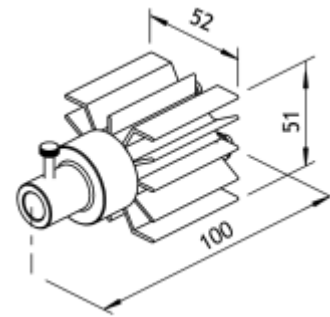

FL 500 B-1

- For indoor use / dry locations
- For use with fibre optic lighting
- LED standard lifetime 25.000 hours
- Warm white light 3.000 K
- External electronic driver
- Black painted finish
- Dimmable 1-10 V / Push
- Light port: Ø9/Ø28 mm
-

IP 20

0.5 kg

FL 500 B-1

Light port	Ø9/Ø28 mm
Fibre type	PMMA or glass
Material	Aluminium, plastic and other
Total power consumption	8W
LED power consumption (typ)	6W
LED lifetime expected	25.000h
Driver lifetime, expected	>50.000h (@Ta=3% failure level)
Supply voltage (mains)	220-240V 50/60Hz
Dimmer systems applicable	Push, Pot
Thermal protection	No
Cooling system	Natural convection
Ambient temperature	-20° C to 40° C
Applied LED	Cree
CCT (nominal)	2700K / 3000K
CRIs (Ra) typical value	90