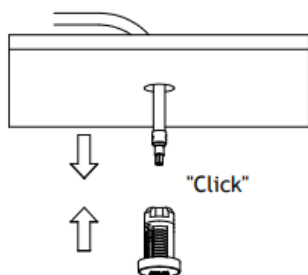

RobLight

Note size 1

User manual

0336 00__ Note size 1 Wide
0336 03__ Note size 1 Medium

RobLight

Mounting instruction

1

2