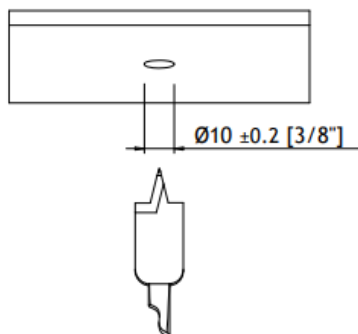

RobLight

Note size 1

User manual

0336 00__ Note size 1 Wide
0336 03__ Note size 1 Medium

RobLight

Mounting instruction

1

2