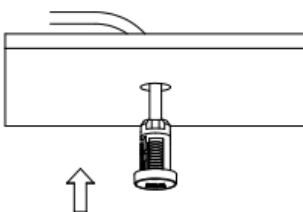

RobLight

Mounting instruction

1

2

3