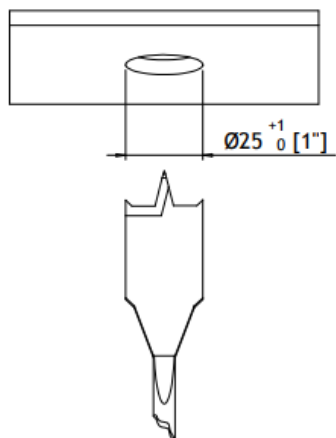

RobLight

Note size 3

User manual

0336 7001 Note size 3 Wide chrome
0336 7300 Note size 3 Medium chrome

RobLight

Mounting instruction

1

2