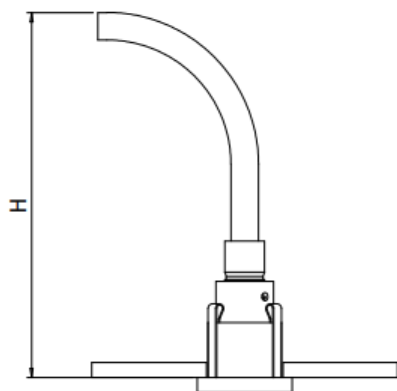

RobLight

Fibre diametre	H
8	108
10	124