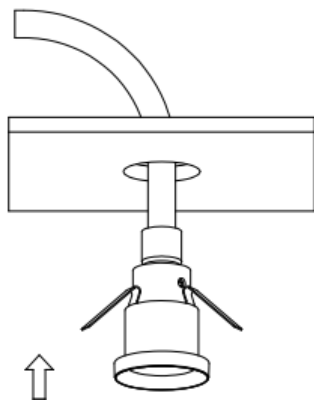

RobLight

Fibre diametre	H
8	108
10	124