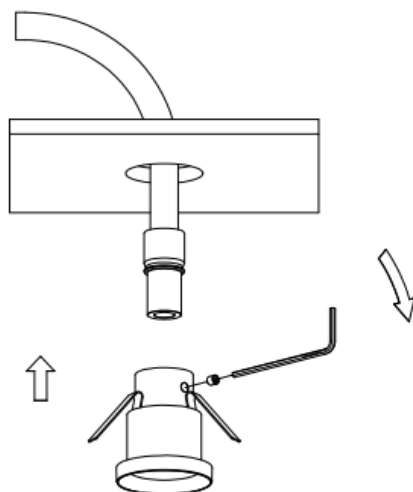

RobLight

Note size 3

User manual

0336 7001 Note size 3 Wide chrome
0336 7300 Note size 3 Medium chrome

RobLight

Mounting instruction

1

2