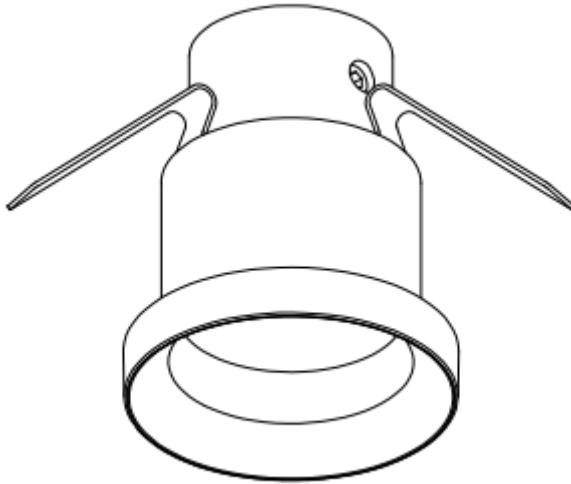

RobLight

Note size 3

User manual

0336 7001 Note size 3 Wide chrome
0336 7300 Note size 3 Medium chrome

RobLight

Mounting instruction

1

2