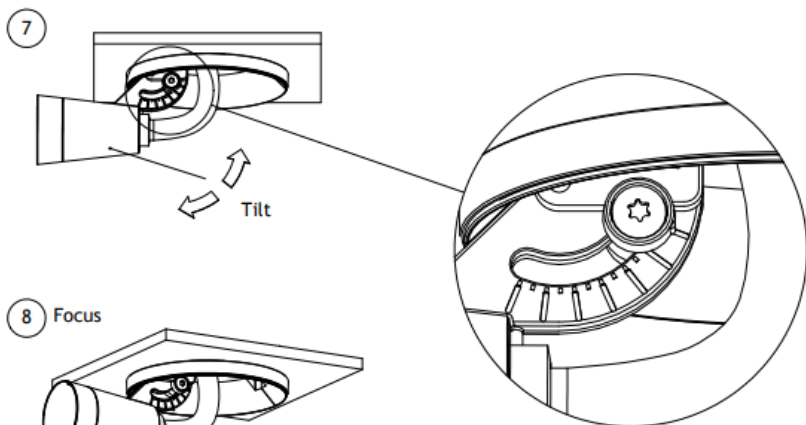

RobLight

Bebop size 2

User manual

- 0334 30__ Bebop size 2 Wide
- 0334 33__ Bebop size 2 Medium
- 0334 35__ Bebop size 2 Focus

RobLight

Mounting instruction

RobLight

Fibre diametre	H [mm]
2	96
3	105
4.5	117
6	130