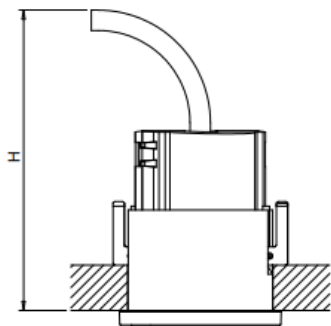

RobLight

Bebop size 2

User manual

- 0334 30__ Bebop size 2 Wide
- 0334 33__ Bebop size 2 Medium
- 0334 35__ Bebop size 2 Focus

RobLight

Mounting instruction

RobLight

Fibre diametre	H [mm]
2	96
3	105
4.5	117
6	130