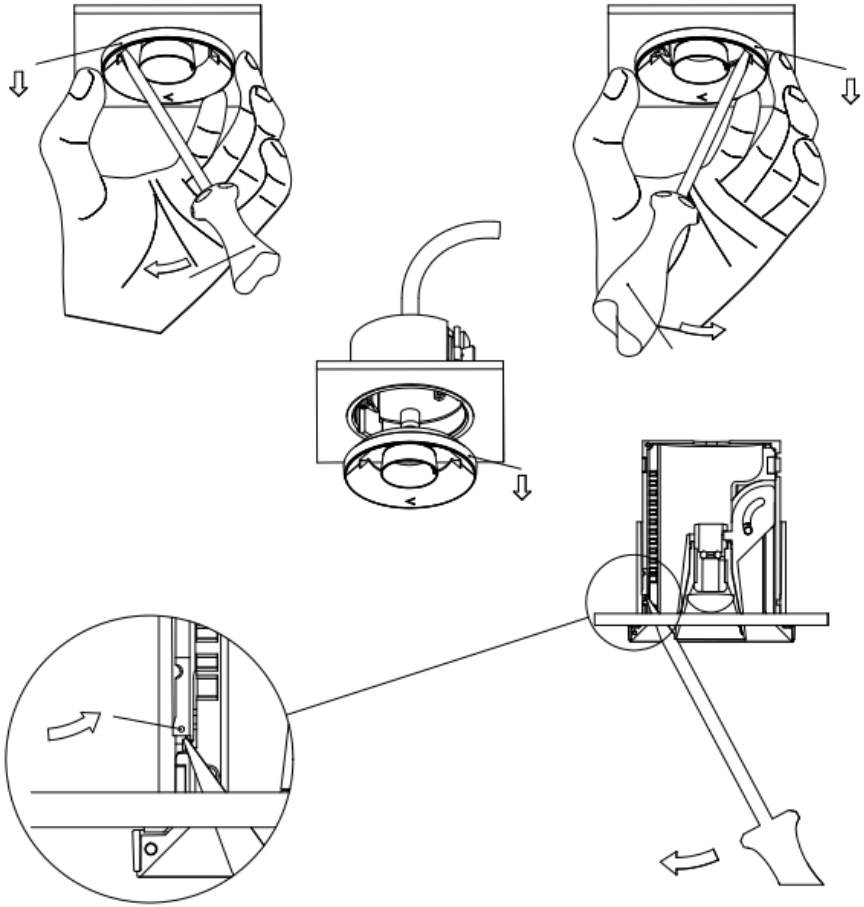

RobLight

RobLight

RobLight A/S, Gl. Skagensvej 105 H, DK-9900 Frederikshavn
T: +45 9244 4888, E: info@rob-light.com
www.rob-light.com

RobLight accepts no responsibility for possible errors in catalogues, brochures and other printed material.
RobLight reserves the right to alter or discontinue its products without notice. © 2019 RobLight A/S