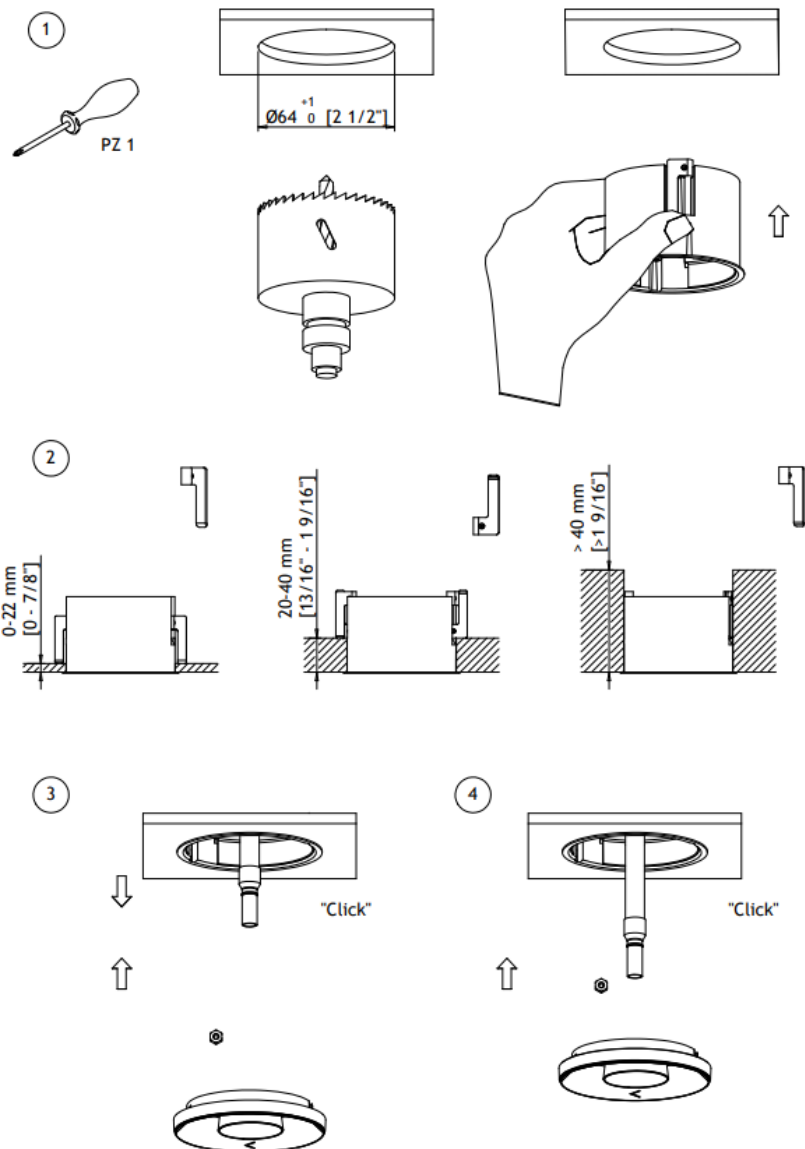

RobLight

Bebop size 2

User manual

- 0334 30__ Bebop size 2 Wide
- 0334 33__ Bebop size 2 Medium
- 0334 35__ Bebop size 2 Focus

RobLight

Mounting instruction

RobLight

Fibre diametre	H [mm]
2	96
3	105
4.5	117
6	130