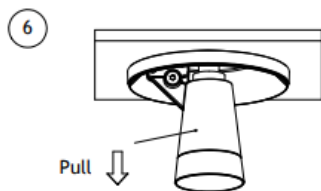

RobLight

Bebop size 2

User manual

- 0334 30__ Bebop size 2 Wide
- 0334 33__ Bebop size 2 Medium
- 0334 35__ Bebop size 2 Focus

RobLight

Mounting instruction

RobLight

Fibre diametre	H [mm]
2	96
3	105
4.5	117
6	130