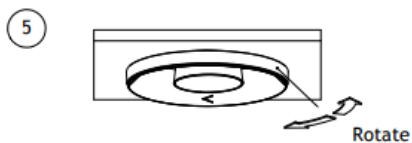

RobLight

Bebop size 2

User manual

- 0334 30__ Bebop size 2 Wide
- 0334 33__ Bebop size 2 Medium
- 0334 35__ Bebop size 2 Focus

RobLight

Mounting instruction

RobLight

Fibre diametre	H [mm]
2	96
3	105
4.5	117
6	130