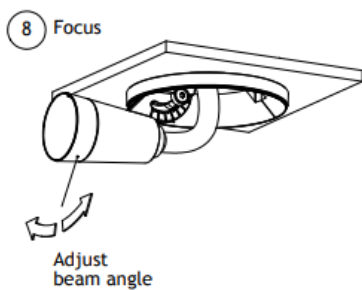

RobLight

Bebop size 2

User manual

- 0334 30__ Bebop size 2 Wide
- 0334 33__ Bebop size 2 Medium
- 0334 35__ Bebop size 2 Focus

RobLight

Mounting instruction

RobLight

Fibre diametre	H [mm]
2	96
3	105
4.5	117
6	130