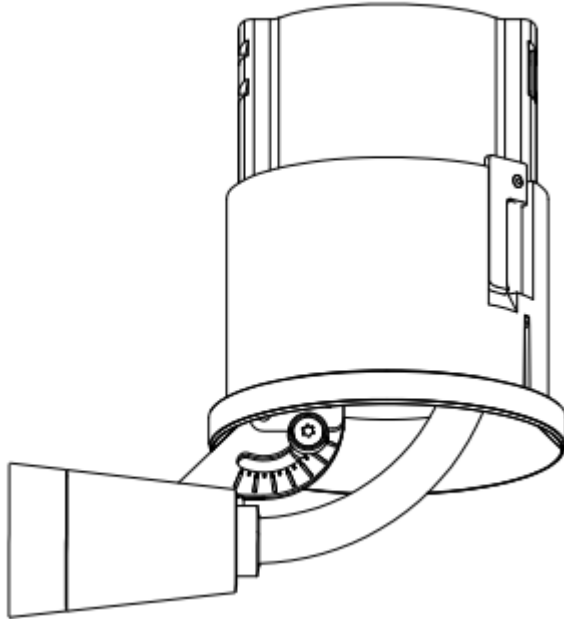

RobLight

Bebop size 2

User manual

- 0334 30__ Bebop size 2 Wide
- 0334 33__ Bebop size 2 Medium
- 0334 35__ Bebop size 2 Focus

RobLight

Mounting instruction

RobLight

Fibre diametre	H [mm]
2	96
3	105
4.5	117
6	130