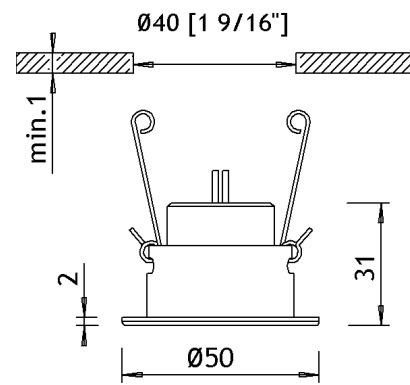

Ara 1

Precise, controlled, well-defined light from a tiny, effective, well-designed LED fitting. For indoor use. Recessed and fixed. Choose 1 of 4 beam angles. Applications include object, display, area, ambient and accent lighting.

Ball & Socket Medium

Ball & Socket Medium

Thermal protection	No
Max. ambient temperature	40 °C
Min. ambient temperature	-10 °C
Light source	LED
Light source lifetime	50000 h
Light source manufacturer	Cree
Light source colour temperature	3,000 K
Light source CRI	90+
Light source CRI-8 (Ra)	Min. 90
Protection rating	IP 20
Cleaning	Dry cloth only
Material	Aluminium
Weight	90 g
Total luminous flux	115 lm
Surface treatment	Anodised
Beam angle	10°, 20°, 30°, or 48° / 8°
Tilt	Fixed and 30°
Mounting	Recessed
Mounting hole	Ø40 mm
Built-in height	29 mm