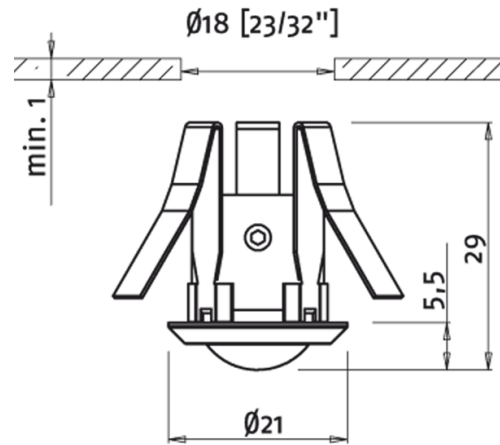

## Mini Downlight Msdium

---

---

Good-looking light from a good-looking downlight. For indoor use including damp locations. Roblon fibre optic technology. Recessed and fixed. Light-reflection in lens creates star effect. Mounting  $\text{\O}18$  mm. Beam angle adjustable from  $12^\circ$  to  $35^\circ$ . For room, display, surface, object, area and accent lighting. For ceilings, open areas, showcases, niches and many other applications.

## Mini Downlight Medium

IP 44

14 g

## Mini Downlight Medium

Optics	$\varnothing 12$ mm lens
Beam angle	12° - 35°
Material	Aluminium
Colour	Black
Surface treatment	Anodised
Size	$\varnothing 21 \times 5.5$ mm
Weight	15 g
Mounting	Recessed with spring
Mounting hole	$\varnothing 18$ mm
Built-in height	23.5 mm
Min. tail size	$\varnothing 1$ mm
Max. tail size	$\varnothing 6$ mm
Protection rating	IP 44