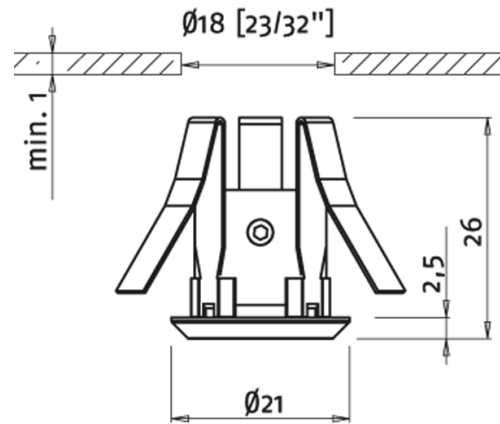

Mini Downlight Wide

Well-defined, effective light from a well-designed miniature downlight. For indoor use and wet locations. Roblon fibre optic technology. Recessed and fixed. Lens-free. Low-glare. Mounting Ø18 mm. Beam angle 54°. For display, surface, object, area and accent lighting. For showcases, saunas, niches, shelves, ceilings and many other applications.

Mini Downlight Wide

IP 44

14 g

Mini Downlight Wide

Beam angle	54°
Material	Aluminium
Colour	Black
Surface treatment	Anodised
Size	$\varnothing 21 \times 2.5$ mm
Weight	13 g
Mounting	Recessed with spring
Mounting hole	$\varnothing 18$ mm
Built-in height	23.5 mm
Min. tail size	$\varnothing 1$ mm
Max. tail size	$\varnothing 6$ mm
Protection rating	IP 20