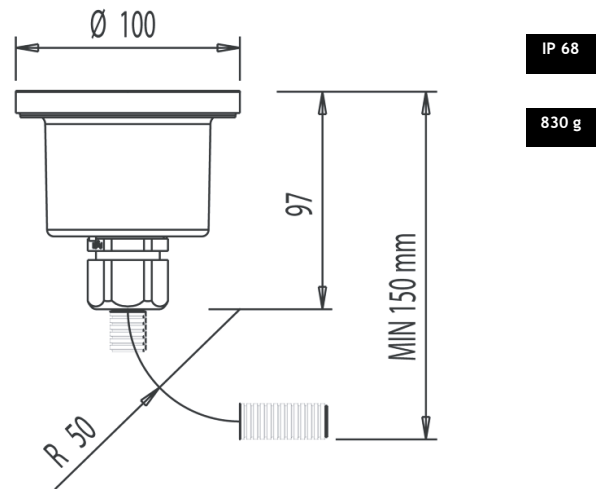

## Compass Wide

---

---

Compass Focus is an uplight in corrosion- and acid-resistant steel with fixed lens for adjustment of the light beam. Compass is a sturdy recessed fitting in timeless, elegant design. The fitting is suitable for lighting where the light is not to be projected over long distances and where a small, significant light beam is required, for instance up pillars, walls, pylon signs and monuments. Compass is available with plane or chamfered flange. The fitting is supplied with a white plastic insert which is available as an option in several colours.

## Compass Wide

## Compass Wide

Optics	Ø69 mm opal glass
Beam angle	114°
Material	Stainless steel AISI 316
Colour	Grey
Surface treatment	Pickled
Rotate	360°
Size	Ø100 mm
Weight	790 g
Mounting	Embedded / screw mounted
Mounting hole	Ø100 mm
Built-in height	98 mm
Min. tail size	Ø3 mm
Max. tail size	Ø6 mm
Protection rating	IP 68 down to 1 m
Max. dynamic load	20 J
Max. static load	2,500 kg