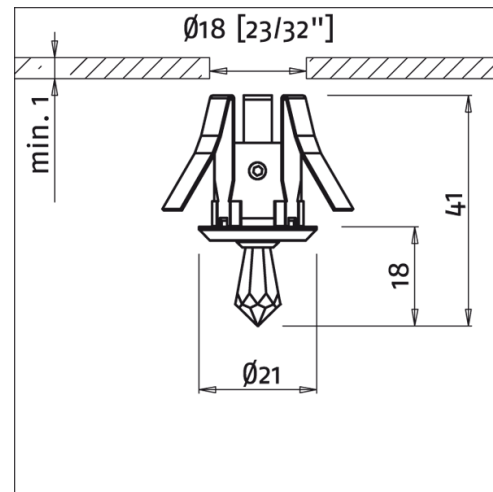

Crystal Spear 12.5

Beautiful crystal fitting providing a significant light pattern consisting of eight spear-shaped lights. This fitting is ideal for high-ceilinged rooms or canopies where the light pattern is seen from below. The fitting is available in several finishes.

Crystal Spear 12.5

IP 20

100 g

Crystal Spear 12.5

Optics	Beam angle
Beam angle	Decorative
Material	Aluminium
Colour	White
Surface treatment	Painted
Size	Ø21 x 18 mm
Weight	12 g
Mounting	Recessed with spring
Mounting hole	Ø18 mm
Built-in height	23.5 mm
Min. tail size	Ø1 mm
Max. tail size	Ø6 mm
Protection rating	IP 44
Protection rating	IP 20

	Item no.
Crystal Spear 12.5 white	0310 1244
Crystal Spear 12.5 Gold	0310 1254
Accessories:	
Fitting Termination	9903 0001